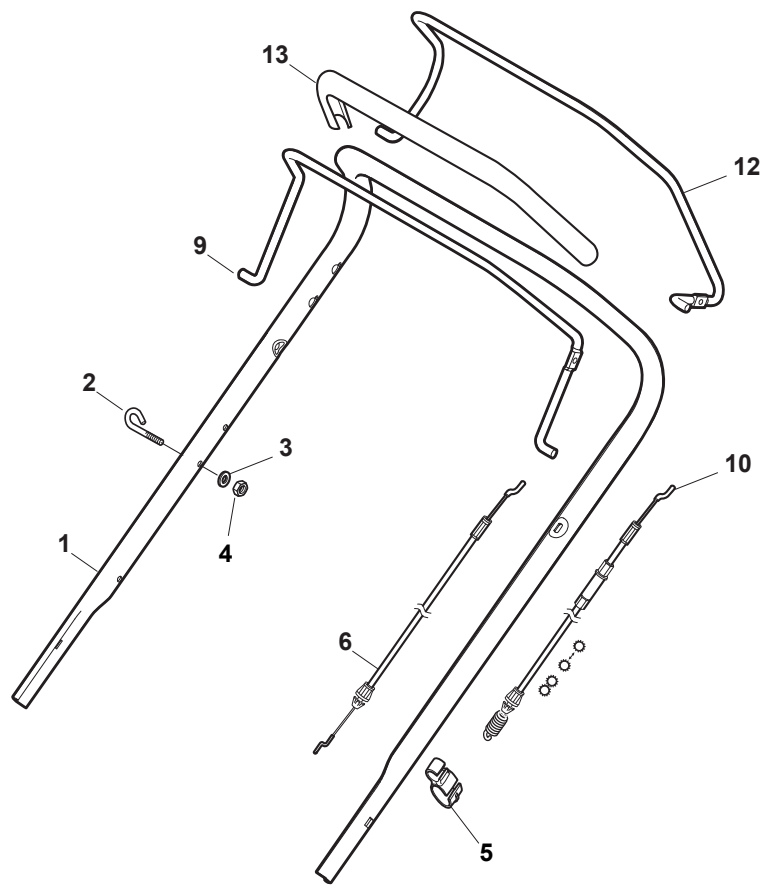

NT 484 TR/E 4S - TRQ/E 4S

WBH Petrol Steel Handle, Upper Part

Issue 9 - 2015

Fig.	Quantity	Part No	Description	Notes
4	1	381030055/0	Cable Rear Drive	
1	1	381006803/0	Handle, Upper Part	Black
1	1	381006805/0	Upper Handle Grey	Grey
2	1	112727787/0	Screw	
3	1	322551640/0	Plate	
5	1	181030056/0	Cable, Thread Engine Brake	Honda / B&S / GGP Engine
5	1	181030057/0	Cable, Thread Engine Brake	SV40 / RV 40 / V35 Engine
6	1	112154510/0	Nut	
7	1	112154510/0	Nut	
8	1	112521330/0	Washer	
9	1	122430313/0	Guide Spring	
10	1	381003330/0	Lever, Engine Brake	
11	1	381003297/1	Driving Lever	
12	1	112000930/0	Benzing Ring	

Fig.	Quantity	Part No	Description	Notes
1	1	381006838/0	Handle, Upper Part Black	for Delta Dashboard - Fix RPM - Throttle
1	1	381007522/0	Handle, Upper Part Black	for TD-CA Dashboard
1	1	381007525/0	Handle, Upper Part Grey	for TD-CA Dashboard
1	1	381007540/0	Handle, Upper Part Yellow	for Delta Dashboard - Fix RPM - Throttle
2	1	122430313/0	Guide Spring	
3	1	112521330/0	Washer	
4	1	112154510/0	Nut	
5	1	118390020/0	Conduit Clip Caproeurope	
6	1	181030053/0	Cable, Thread Engine Brake	GGP Engine / B&S 450-500-550-575-625-675-750 Series
6	1	181030054/0	Cable, Thread Engine Brake	SV40 / RV 40 / V35 Engine
6	1	181030056/0	Cable, Thread Engine Brake	B&S 450-500-550-575-625E Series
6	1	181030070/0	Cable, Thread Engine Brake	Honda Engine
7	1	322545204/0	Fulcrum Pin	
8	1	122041966/0	Bushing	
9	1	181003300/1	Lever, Engine Brake Black	
10	1	381030092/1	Cable Rear Drive	
11	1	122041966/0	Bushing	
12	1	181003301/0	Drive Control Lever	
13	1	122291050/0	Handgrip Black	