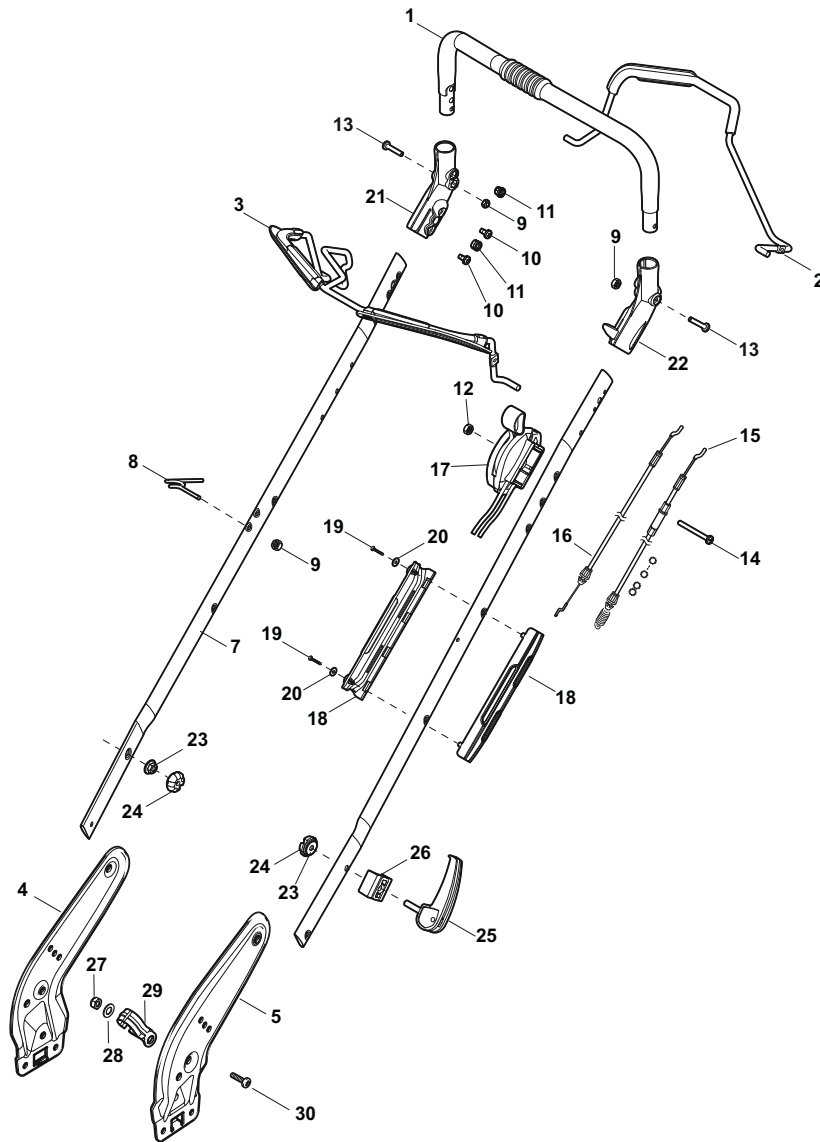

NT 484 TR/E 4S - TRQ/E 4S

WBH Petrol Steel Ejection-Guard

Issue 9 - 2015

Fig.	Quantity	Part No	Description	Notes
1	1	322108295/1	Side Ejection Conveyor	
2	1	322600313/0	Ejection Guard	
3	2	112727803/0	Screw	
4	1	322806639/0	Fulcrum Pin	
5	2	112154510/0	Nut	
6	2	118203853/0	Screw	
7	1	122450456/0	Spring	
8	1	122517869/1	Pin	
9	2	112604896/0	Crown Fastener	

NT 484 TR/E 4S - TRQ/E 4S

WBH Petrol Steel Handle, Lower Part

Issue 9 - 2015

Fig.	Quantity	Part No	Description	Notes
1	1	381007043/0	Handle Lower Part	
2	1	381005133/0	Right Bracket	
3	1	381005135/0	Left Bracket	
4	1	112819120/0	Screw	
5	4	122680006/1	Washer	
6	4	322399804/1	Nut	
7	4	112293200/0	Nut	
10	4	112760605/0	Screw	
11	1	125038002/1	Bushing	
12	2	112155000/0	Nut	
13	2	322192156/0	Clip	
14	1	112523040/0	Washer	
15	1	112154510/0	Nut	
16	1	112369500/0	Elastic Washer	

Fig.	Quantity	Part No	Description	Notes
1	1	381006670/2	Handle Tube	
2	1	381003349/0	Lever, Driving	
3	1	381003472/0	Lever, Engine Brake	Black
3	1	381003344/0	Lever, Engine Brake	Red
4	1	381005149/0	Right Bracket	Black
4	1	381005185/0	Right Bracket	Stiga Grey
5	1	381005151/0	Left Bracket	Black
5	1	381005187/0	Left Bracket	Stiga Grey
7	2	381006773/1	Handle Black	
7	2	381006774/1	Handle Grey	
8	1	122430309/0	Spring	
9	2	112154330/0	Nut	
10	4	112735662/1	Screw	
11	4	322041967/1	Bushing	
12	3	112154510/0	Nut	
13	2	112728721/0	Screw	
14	1	112727786/0	Screw	
15	1	381030093/1	Cable Rear Drive	
16	1	181030073/0	Cable, Thread Engine Brake	
17	1	181005516/0	Throttle Cable	for B&S Engine
17	1	181005514/0	Throttle Cable	for Honda and GGP Engine
17	1	181005515/0	Throttle Cable	for Honda Autochoke Engine
18	1	322806644/0	Protection	
19	2	112727812/0	Screw	
20	2	112523000/1	Washer	
21	1	322488301/0	Joint Sleeve Grey Right	
22	1	322488303/0	Joining Sleeve Grey Left	
23	2	112154220/0	Nut	
24	2	322399835/0	Knob	
25	2	381003253/0	Handle	
26	2	322680017/0	Washer	
27	1	112155000/0	Nut	
28	1	125038002/1	Bushing	
29	1	322192156/0	Clip	
30	1	112760605/0	Screw	