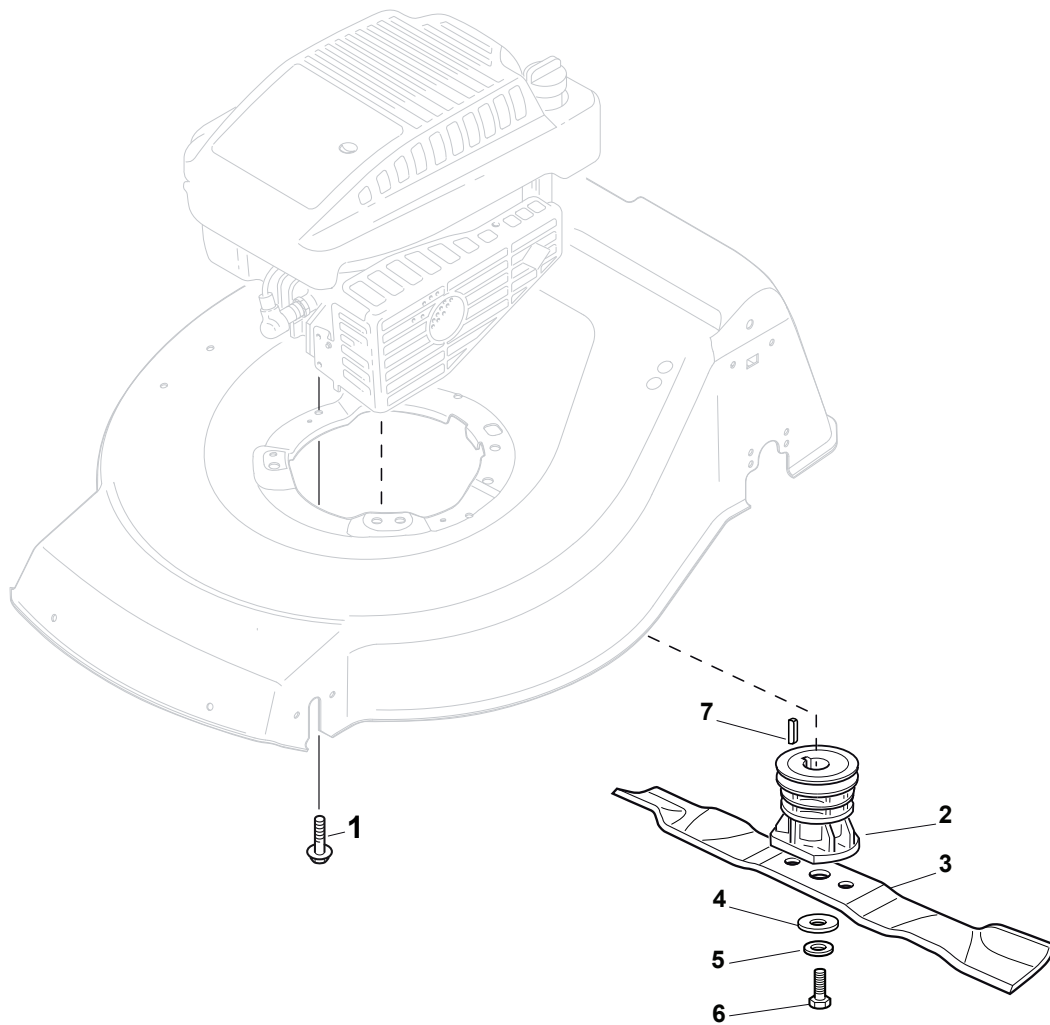

WBH Petrol Steel Blade

Issue 9 - 2015

Fig.	Quantity	Part No	Description	Notes
1	3	112735108/1	Screw	
2	1	122465607/3	Hub With Pulley, Crankshaft Ø 22.2	for B&S and GGP Engines
2	1	122465608/2	Hub With Pulley, Crankshaft Ø 25	for HONDA Engines
3	1	181004458/0	Mulching Blade	
4	1	122160400/0	Elastic Disc	
5	1	112523080/0	Washer	
6	1	112735698/0	Screw	
7	1	112139100/0	Feather, Crankshaft Ø 22,2	for B&S and GGP Engines
7	1	112139150/0	Feather, Crankshaft Ø 25	for HONDA Engines