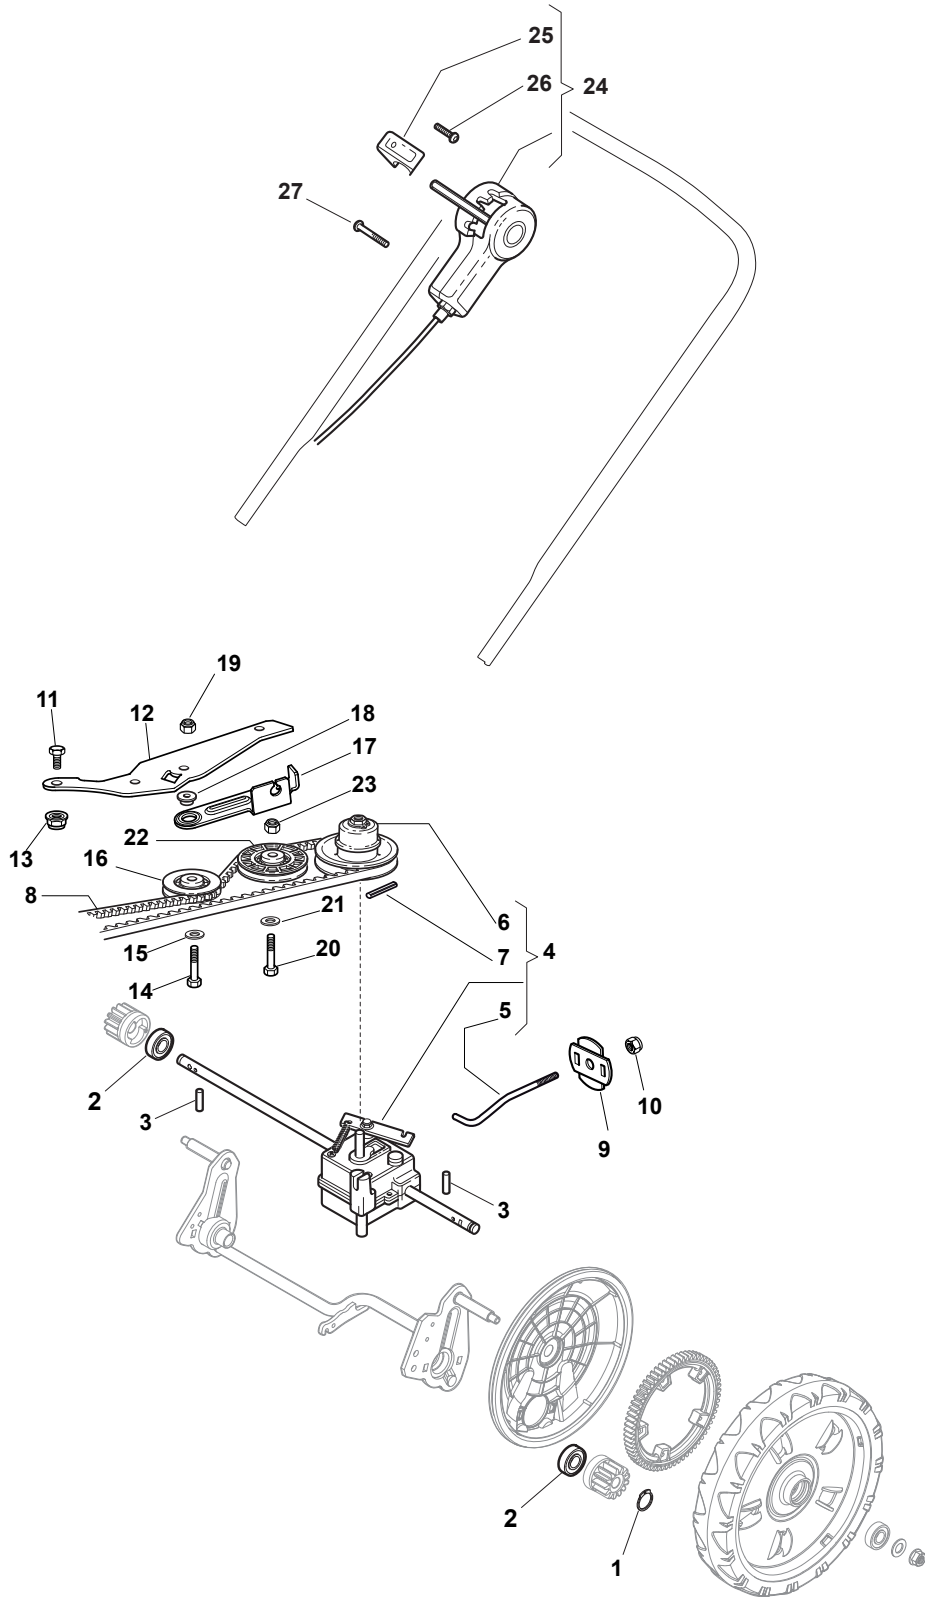

Fig.	Quantity	Part No	Description	Notes
1	1	381006840/0	Handle, Upper Part	for Delta Dashboard - Fix RPM - Throttle
1	1	381007520/0	Handle, Upper Part	for TD-CA Dashboard
2	1	122430313/0	Guide Spring	
3	1	112521330/0	Washer	
4	1	112154510/0	Nut	
5	1	118390020/0	Conduit Clip Caproeuope	
6	1	181030053/0	Cable, Thread Engine Brake	GGP Engine / B&S 450-500-550-575-625-675-750 Series
6	1	181030054/0	Cable, Thread Engine Brake	SV40 / RV 40 / V35 Engine
6	1	181030056/0	Cable, Thread Engine Brake	B&S 450-500-550-575 Series
6	1	181030070/0	Cable, Thread Engine Brake	Honda Engine
9	1	181003363/1	Lever, Engine Brake Black	
10	1	381030092/1	Cable Rear Drive	
12	1	181003364/0	Drive Control Lever	
13	1	122291050/0	Handgrip Black	

Fig.	Quantity	Part No	Description	Notes
1	2	112608600/0	Seeger	
2	2	119216035/0	Bearing	
3	2	122753000/0	Pin	
4	1	181003096/3	Gear Box	
5	1	122033285/0	Adjustment Rod	
6	1	122601932/0	Pulley	
7	1	112645700/0	Elastic Pin	
8	1	135064005/0	Belt	
9	1	322675113/0	Washer	
10	1	112154510/0	Nut	
11	1	112791011/0	Screw	
12	1	322806625/1	Support	
13	1	112292102/0	Nut	
14	1	112689500/0	Screw	
15	1	112523050/0	Washer	
16	1	122601915/0	Pulley	
17	1	322806623/0	Pulley Support	
18	1	122671656/0	Washer	
19	1	112154510/0	Nut	
20	1	112674700/0	Screw	
21	1	112523050/0	Washer	
22	1	122601914/0	Pulley	
23	1	112154510/0	Nut	
24	1	381007109/0	Speed Control Ass.Y	
25	1	322399809/0	Knob	
26	1	112728300/0	Screw	
27	2	112728702/0	Screw	

DELTA Wheels - Ø 200

NTD Wheels - Ø 200

NT 484 TR/E 4S - TRQ/E 4S

WBH Petrol Steel Wheels and Hub Caps

Issue 9 - 2015

Fig.	Quantity	Part No	Description	Notes
1	4	381007483/1	Wheel	
2	8	119216035/0	Bearing	
3	4	381007416/2	Wheel	