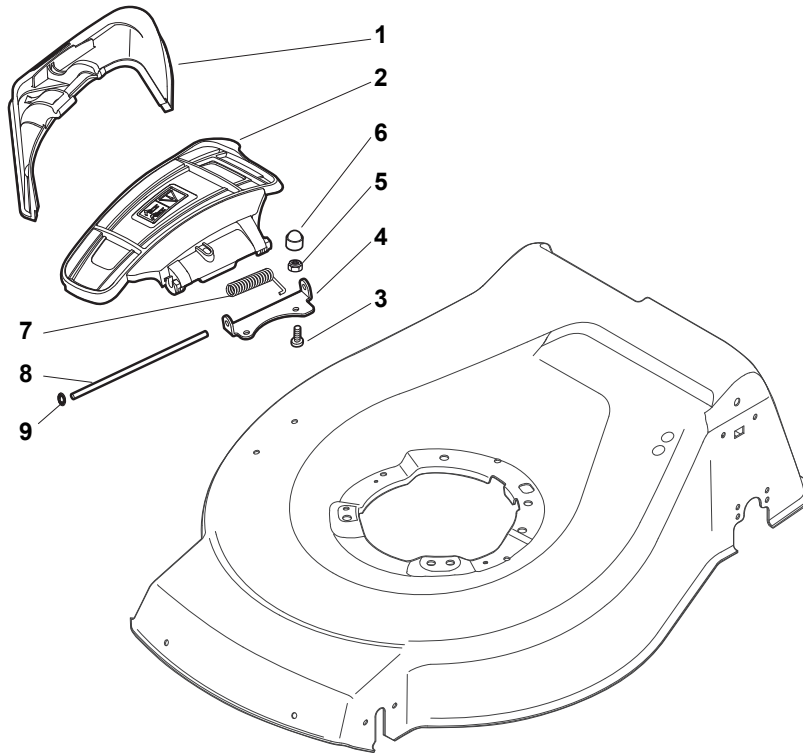

CARTER STANDARD (No Mulching)

CARTER MULCHING (No Mulching)

KIT MULCHING

Fig.	Quantity	Part No	Description	Notes
1	1	322291150/0	Rubber Insert	
2	1	122060192/0	Belt Protection	
3	1	112728530/0	Screw	
4	3	112728530/0	Screw	
5	1	322060198/1	Belt Protection	Not for BBC models
6	1	322140223/0	Deflector	
7	1	322500102/0	Front Combi	
8	2	112523000/1	Washer	
9	2	112728124/0	Screw	