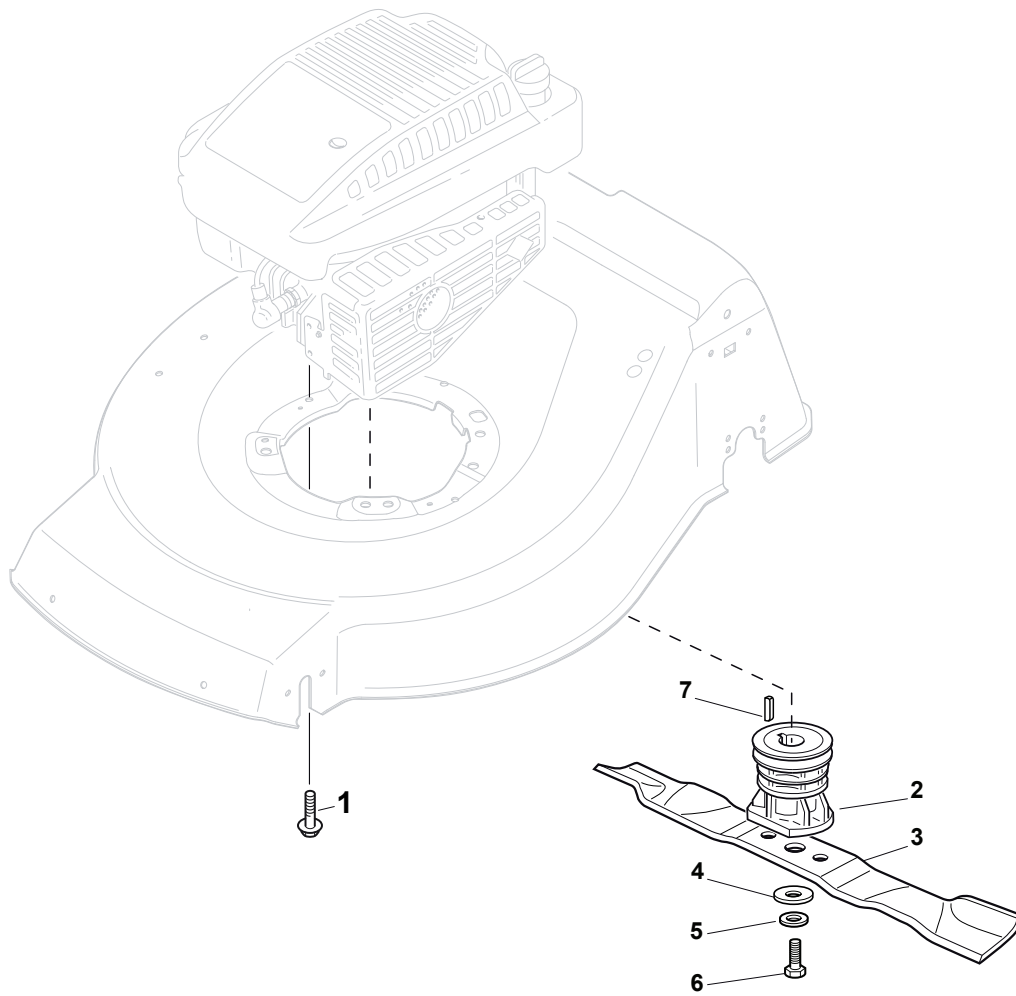

NT 484 TR/E 4S - TRQ/E 4S

WBH Petrol Steel Blade - for Delta Grasscatcher

Issue 9 - 2015

Fig.	Quantity	Part No	Description	Notes
1	3	112735108/1	Screw	
2	1	122465607/3	Hub With Pulley, Crankshaft Ø 22.2	for B&S and GGP Engines
2	1	122465608/2	Hub With Pulley, Crankshaft Ø 25	for HONDA Engines
3	1	181004397/0	Blade Winged	
4	1	122160400/0	Elastic Disc	
5	1	112523080/0	Washer	
6	1	112735698/0	Screw	
7	1	112139100/0	Feather, Crankshaft Ø 22,2	for B&S and GGP Engines
7	1	112139150/0	Feather, Crankshaft Ø 25	for HONDA Engines