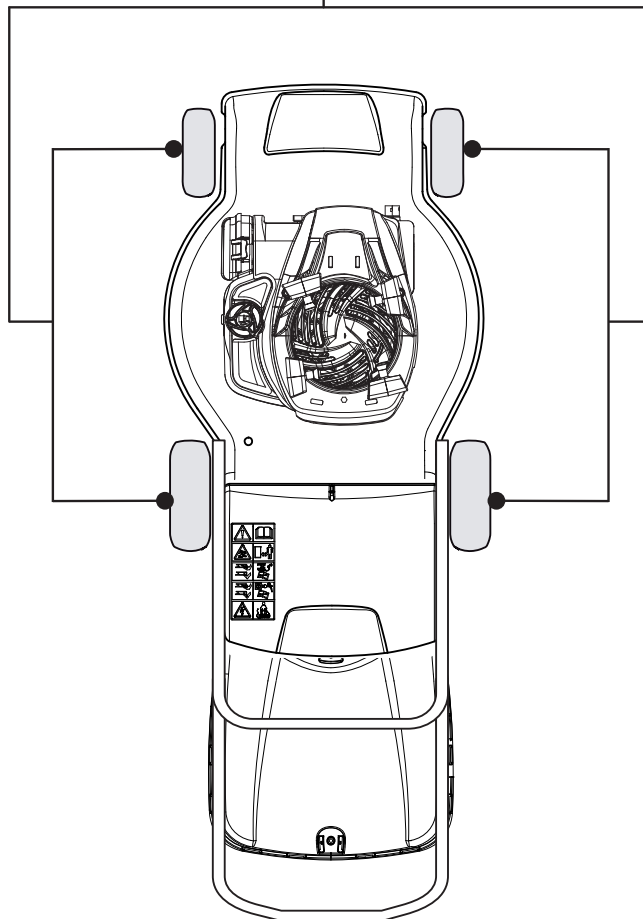

DELTA Wheels - Ø 200

NTD Wheels - Ø 200

NT 484 TR/E 4S - TRQ/E 4S

WBH Petrol Steel Wheels and Hub Caps

Issue 9 - 2015

Fig.	Quantity	Part No	Description	Notes
1	4	381007483/1	Wheel	
2	8	119216035/0	Bearing	
3	4	381007416/2	Wheel	

DELTA Wheel (Pierced) - Ø 200

DELTA Wheel - Ø 200

NT 484 TR/E 4S - TRQ/E 4S

WBH Petrol Steel Wheels and Hub Caps

Issue 9 - 2015

Fig.	Quantity	Part No	Description	Notes
1	2	381007477/0	Wheel	
2	8	119216035/0	Bearing	
3	2	322110640/0	Hub Cap Grey	
4	2	381007483/1	Wheel	