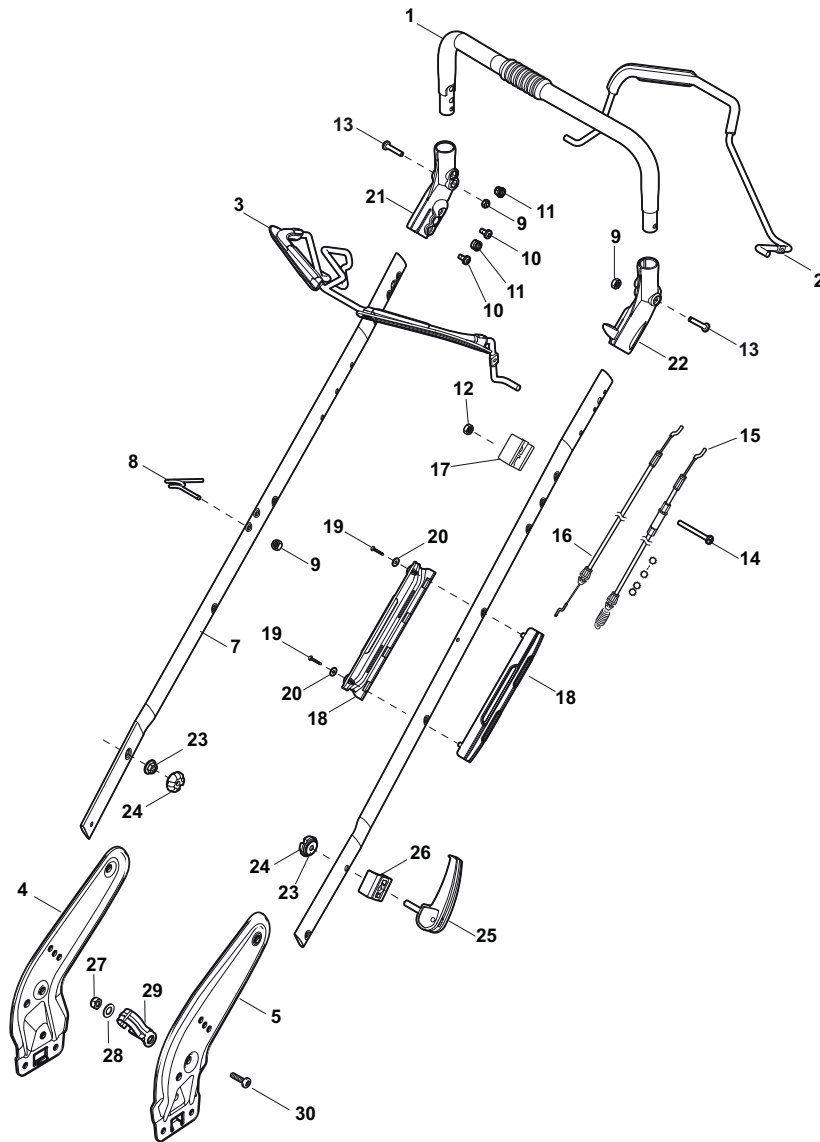

NT 484 TR/E 4S - TRQ/E 4S

WBH Petrol Steel Ejection-Guard

Issue 9 - 2015

Fig.	Quantity	Part No	Description	Notes
1	1	322108295/1	Side Ejection Conveyor	
2	1	322600313/0	Ejection Guard	
3	2	112727803/0	Screw	
4	1	322806639/0	Fulcrum Pin	
5	2	112154510/0	Nut	
6	2	118203853/0	Screw	
7	1	122450456/0	Spring	
8	1	122517869/1	Pin	
9	2	112604896/0	Crown Fastener	

NT 484 TR/E 4S - TRQ/E 4S

WBH Petrol Steel Handle, Lower Part

Issue 9 - 2015

Fig.	Quantity	Part No	Description	Notes
1	1	381007043/0	Handle Lower Part	
2	1	381005133/0	Right Bracket	
3	1	381005135/0	Left Bracket	
4	1	112819120/0	Screw	
5	4	122680006/1	Washer	
6	4	322399804/1	Nut	
7	4	112293200/0	Nut	
10	4	112760605/0	Screw	
11	1	125038002/1	Bushing	
12	2	112155000/0	Nut	
13	2	322192156/0	Clip	
14	1	112523040/0	Washer	
15	1	112154510/0	Nut	
16	1	112369500/0	Elastic Washer	

Fig.	Quantity	Part No	Description	Notes
1	1	381006670/2	Handle Tube	
2	1	381003349/0	Lever, Driving	
3	1	381003472/0	Lever, Engine Brake	Black
3	1	381003344/0	Lever, Engine Brake	Red
4	1	381005149/0	Right Bracket	Black
4	1	381005185/0	Right Bracket	Stiga Grey
5	1	381005151/0	Left Bracket	Black
5	1	381005187/0	Left Bracket	Stiga Grey
7	2	381006773/1	Handle Black	
7	2	381006774/1	Handle Grey	
8	1	122430309/0	Spring	
9	2	112154330/0	Nut	
10	4	112735662/1	Screw	
11	4	322041967/1	Bushing	
12	3	112154510/0	Nut	
13	2	112728721/0	Screw	
14	1	112727786/0	Screw	
15	1	381030093/1	Cable Rear Drive	
16	1	181030073/0	Cable, Thread Engine Brake	
17	1	181005516/0	Throttle Cable	for B&S Engine
17	1	181005514/0	Throttle Cable	for Honda and GGP Engine
17	1	181005515/0	Throttle Cable	for Honda Autochoke Engine
18	1	322806644/0	Protection	
19	2	112727812/0	Screw	
20	2	112523000/1	Washer	
21	1	322488301/0	Joint Sleeve Grey Right	
22	1	322488303/0	Joining Sleeve Grey Left	
23	2	112154220/0	Nut	
24	2	322399835/0	Knob	
25	2	381003253/0	Handle	
26	2	322680017/0	Washer	
27	1	112155000/0	Nut	
28	1	125038002/1	Bushing	
29	1	322192156/0	Clip	
30	1	112760605/0	Screw	