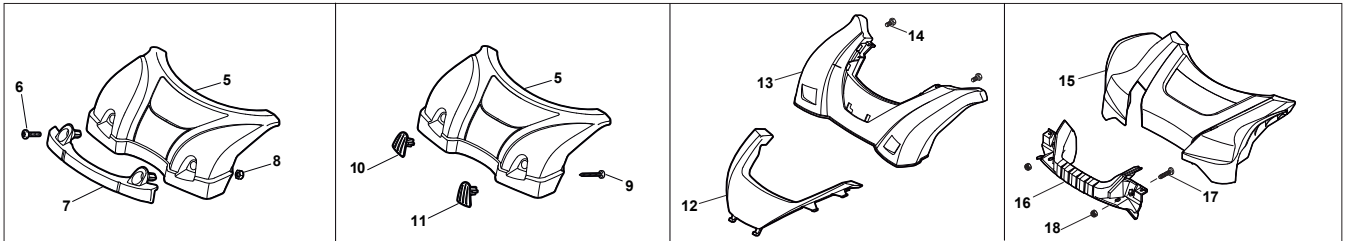

THIS INFORMATION IS NOT INTENDED FOR SALE OR RESALE, AND THIS NOTICE MUST REMAIN ON ALL COPIES.

Fig.	Quantity	Part No	Description	Notes
20	1	322394522/0	Knob	Delta Knob
1	1	381004536/0	Red Deck	
1	1	381004538/0	Red Deck	Side Discharge
1	1	381004562/0	Yellow Deck	
1	1	381004731/0	Grey Deck	Side Discharge
1	1	381004741/0	Grey Deck	
2	1	122534131/0	Pin	
3	1	322322851/0	Lever, Height Adjustment	
4	1	112154510/0	Nut	
5	1	112788512/0	Screw	
6	1	322394503/0	Knob	NT Knob
7	1	112521310/0	Washer	
8	1	112150000/0	Nut	
9	1	112728450/0	Screw	
10	1	322034002/0	Washing Connection	
11	1	322735587/0	Sector, Height Adjustment	
12	2	122171002/0	Spacer	
13	2	112789000/0	Screw	
14	1	381003351/0	Wheels Adjusting Lever	
15	2	112154330/0	Nut	
16	4	112727803/0	Screw	
17	1	381002881/1	Front Wheel Axle	
18	4	112154510/0	Nut	
21	2	322600145/0	Protection, Wheel	
24	4	112521350/0	Washer	
25	4	112155000/0	Nut	
27	2	322600207/0	Protection, Wheel	
31	1	381302827/0	Rear Wheel Axle	
33	4	112728697/0	Screw	
34	2	322545152/0	Plate	
35	4	112728697/0	Screw	
36	2	322785304/1	Support	
37	1	122570120/1	Pinion Left	
38	2	322120114/0	Wheels Crown	
39	1	122570110/1	Pinion Right	
40	6	112728706/0	Screw	
41	1	122446192/0	Spring	

NT 484 TR/E 4S - TRQ/E 4S

WBH Petrol Steel Ejection-Guard

Issue 9 - 2015

Fig.	Quantity	Part No	Description	Notes
1	1	322108295/1	Side Ejection Conveyor	
2	1	322600313/0	Ejection Guard	
3	2	112727803/0	Screw	
4	1	322806639/0	Fulcrum Pin	
5	2	112154510/0	Nut	
6	2	118203853/0	Screw	
7	1	122450456/0	Spring	
8	1	122517869/1	Pin	
9	2	112604896/0	Crown Fastener	