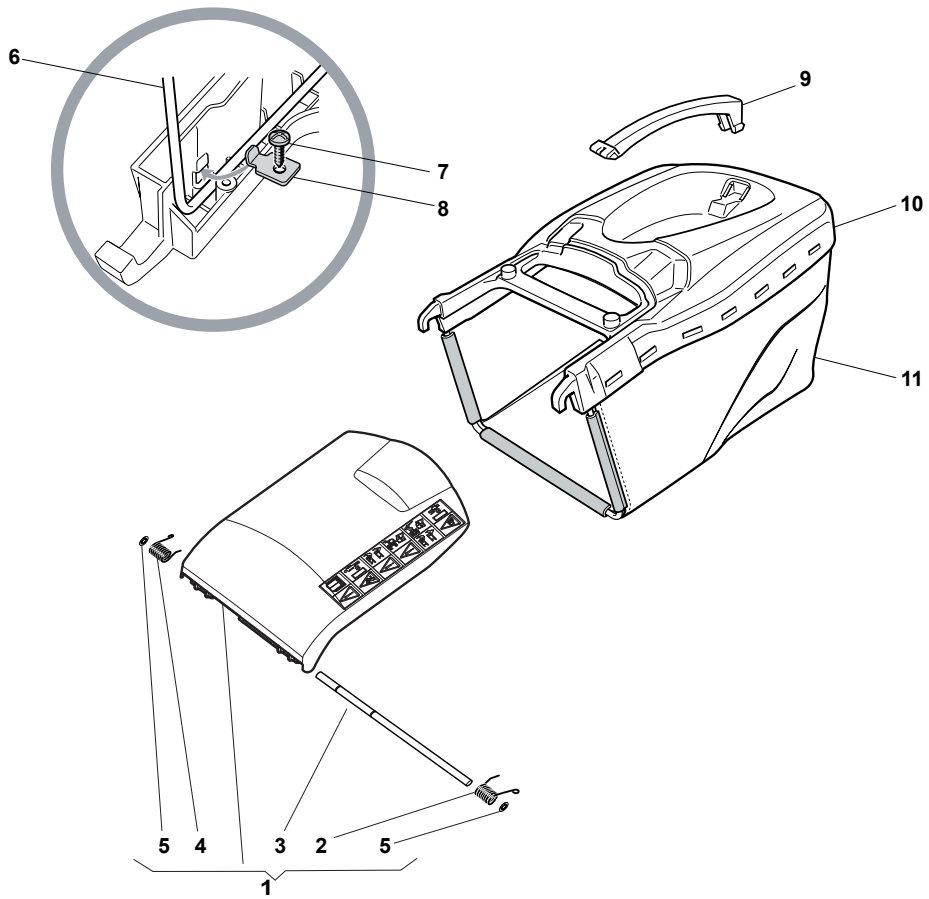

Fig.	Quantity	Part No	Description	Notes
1	1	381008129/0	Stone Guard, Yellow	Yellow
1	1	381008128/0	Stone Guard, Black	Black
2	1	122450466/0	Left Spring	
3	1	122517882/0	Pin	
4	1	122450465/0	Right Spring	
5	2	112604899/0	Crown Fastener	
6	1	122608505/0	Stiffening	
7	2	112728680/0	Screw	
8	2	322545159/0	Plate	
9	1	322393657/0	Handle	Black
9	1	322393721/0	Handle	Grey
10	1	381486009/0	Grass-Box, Upper	Black
10	1	381486031/0	Grass-Box, Upper	Grey
11	1	181002345/0	Box, Fabric	