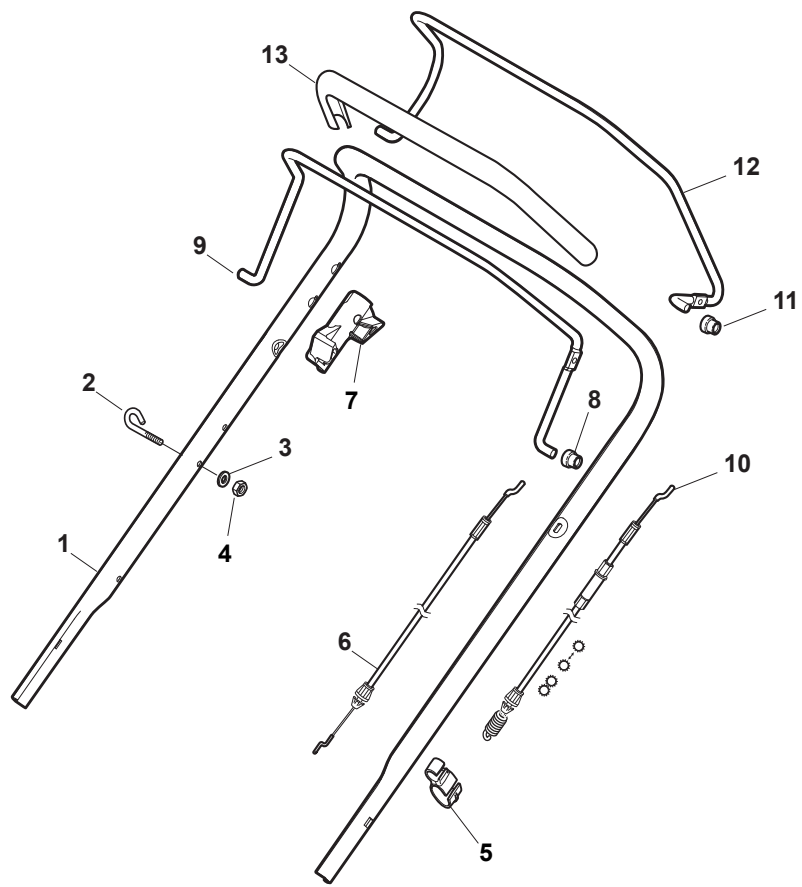

NT 484 TR/E 4S - TRQ/E 4S

WBH Petrol Steel Handle, Upper Part

Issue 9 - 2015

Fig.	Quantity	Part No	Description	Notes
4	1	381030055/0	Cable Rear Drive	
1	1	381006803/0	Handle, Upper Part	Black
1	1	381006805/0	Upper Handle Grey	Grey
2	1	112727787/0	Screw	
3	1	322551640/0	Plate	
5	1	181030056/0	Cable, Thread Engine Brake	Honda / B&S / GGP Engine
5	1	181030057/0	Cable, Thread Engine Brake	SV40 / RV 40 / V35 Engine
6	1	112154510/0	Nut	
7	1	112154510/0	Nut	
8	1	112521330/0	Washer	
9	1	122430313/0	Guide Spring	
10	1	381003330/0	Lever, Engine Brake	
11	1	381003297/1	Driving Lever	
12	1	112000930/0	Benzing Ring	

Fig.	Quantity	Part No	Description	Notes
1	1	381006838/0	Handle, Upper Part Black	for Delta Dashboard - Fix RPM - Throttle
1	1	381007522/0	Handle, Upper Part Black	for TD-CA Dashboard
1	1	381007525/0	Handle, Upper Part Grey	for TD-CA Dashboard
1	1	381007540/0	Handle, Upper Part Yellow	for Delta Dashboard - Fix RPM - Throttle
2	1	122430313/0	Guide Spring	
3	1	112521330/0	Washer	
4	1	112154510/0	Nut	
5	1	118390020/0	Conduit Clip Caproeurope	
6	1	181030053/0	Cable, Thread Engine Brake	GGP Engine / B&S 450-500-550-575-625-675-750 Series
6	1	181030054/0	Cable, Thread Engine Brake	SV40 / RV 40 / V35 Engine
6	1	181030056/0	Cable, Thread Engine Brake	B&S 450-500-550-575-625E Series
6	1	181030070/0	Cable, Thread Engine Brake	Honda Engine
7	1	322545204/0	Fulcrum Pin	
8	1	122041966/0	Bushing	
9	1	181003300/1	Lever, Engine Brake Black	
10	1	381030092/1	Cable Rear Drive	
11	1	122041966/0	Bushing	
12	1	181003301/0	Drive Control Lever	
13	1	122291050/0	Handgrip Black	