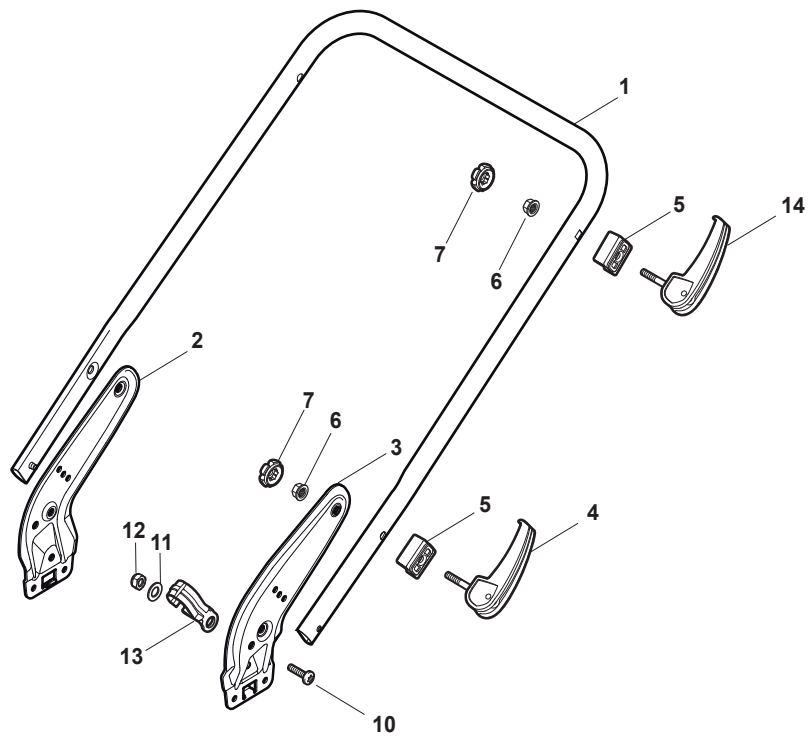

NT 484 TR/E 4S - TRQ/E 4S

WBH Petrol Steel Ejection-Guard

Issue 9 - 2015

Fig.	Quantity	Part No	Description	Notes
1	1	322108295/1	Side Ejection Conveyor	
2	1	322600313/0	Ejection Guard	
3	2	112727803/0	Screw	
4	1	322806639/0	Fulcrum Pin	
5	2	112154510/0	Nut	
6	2	118203853/0	Screw	
7	1	122450456/0	Spring	
8	1	122517869/1	Pin	
9	2	112604896/0	Crown Fastener	

Fig.	Quantity	Part No	Description	Notes
1	1	322500102/0	Front Combi	
2	2	112523000/1	Washer	
3	2	112728124/0	Screw	
5	1	322226143/0	Mask, Red	
5	1	322226144/0	Mask, Yellow	with Stiga Logo
5	1	322226151/0	Mask, Black	with Stiga Logo
5	1	322226153/0	Mask, Black	
5	1	322226155/0	Mask, Yellow	
6	2	112727799/0	Screw	
7	1	322393638/0	Handlegrip Black	
7	1	322393639/0	Handle, Grey	
7	1	322393640/0	Handle, Yellow	
8	2	112154510/0	Nut	
9	2	112728697/0	Screw	
10	1	322820082/0	Cap	
11	1	322820083/0	Cap	
12	1	322226167/0	Front Plate	
13	1	322226165/0	Mask, Black	
14	2	112728300/0	Screw	
15	1	322226157/0	Mask, Black	
16	1	322393642/0	Bumper Handle	
17	2	112727799/0	Screw	
18	2	112154510/0	Nut	

Fig.	Quantity	Part No	Description	Notes
1	1	381006719/0	Handle Lower Part	Black
1	1	381006720/0	Handle Lower Part	Grey
1	1	381007539/0	Handle, Lower Part Yellow	Yellow
2	1	381005149/0	Right Bracket	Black
2	1	381005185/0	Right Bracket	Stiga Grey
3	1	381005151/0	Left Bracket	Black
3	1	381005187/0	Left Bracket	Stiga Grey
4	4	381003253/0	Handle	
5	4	322680016/0	Washer	
6	4	122131750/0	Nut	
7	4	322399835/0	Knob	
10	2	112760605/0	Screw	
11	2	125038002/1	Bushing	
12	2	112155000/0	Nut	
13	1	322192156/0	Clip	
14	2	381103350/0	Handle	