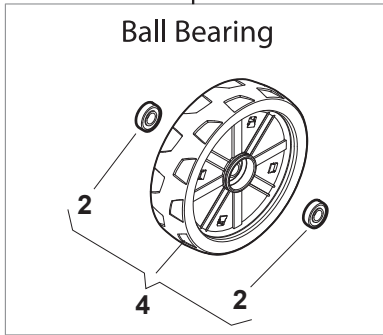

DELTA Wheel (Pierced) - Ø 200

DELTA Wheel - Ø 200

NT 484 TR/E 4S - TRQ/E 4S

WBH Petrol Steel Wheels and Hub Caps

Issue 9 - 2015

Fig.	Quantity	Part No	Description	Notes
1	2	381007477/0	Wheel	
2	8	119216035/0	Bearing	
3	2	322110640/0	Hub Cap Grey	
4	2	381007483/1	Wheel