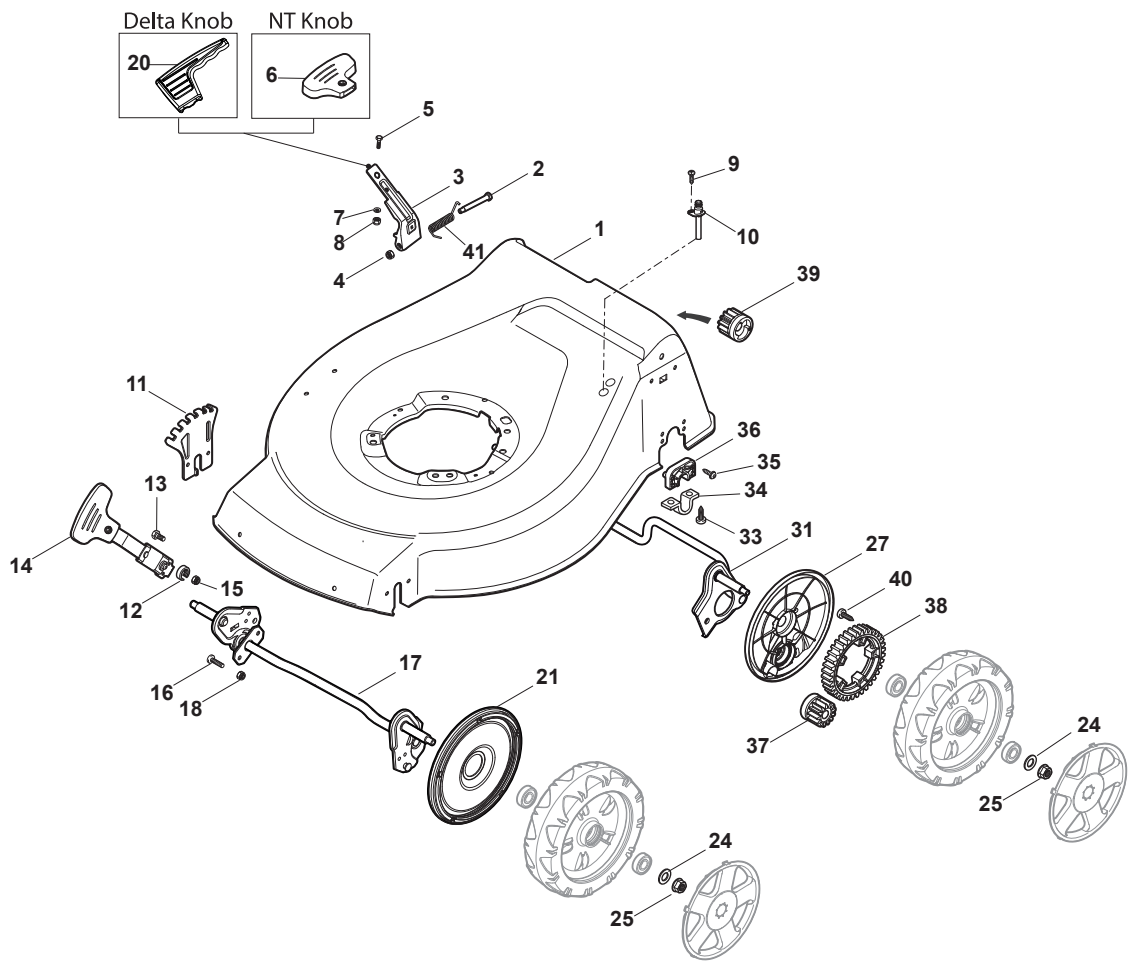

THIS INFORMATION IS NOT INTENDED FOR SALE OR RESALE, AND THIS NOTICE MUST REMAIN ON ALL COPIES.

Fig.	Quantity	Part No	Description	Notes
20	1	322394522/0	Knob	Delta Knob
1	1	381004536/0	Red Deck	
1	1	381004538/0	Red Deck	Side Discharge
1	1	381004562/0	Yellow Deck	
1	1	381004731/0	Grey Deck	Side Discharge
1	1	381004741/0	Grey Deck	
2	1	122534131/0	Pin	
3	1	322322851/0	Lever, Height Adjustment	
4	1	112154510/0	Nut	
5	1	112788512/0	Screw	
6	1	322394503/0	Knob	NT Knob
7	1	112521310/0	Washer	
8	1	112150000/0	Nut	
9	1	112728450/0	Screw	
10	1	322034002/0	Washing Connection	
11	1	322735587/0	Sector, Height Adjustment	
12	2	122171002/0	Spacer	
13	2	112789000/0	Screw	
14	1	381003351/0	Wheels Adjusting Lever	
15	2	112154330/0	Nut	
16	4	112727803/0	Screw	
17	1	381002881/1	Front Wheel Axle	
18	4	112154510/0	Nut	
21	2	322600145/0	Protection, Wheel	
24	4	112521350/0	Washer	
25	4	112155000/0	Nut	
27	2	322600207/0	Protection, Wheel	
31	1	381302827/0	Rear Wheel Axle	
33	4	112728697/0	Screw	
34	2	322545152/0	Plate	
35	4	112728697/0	Screw	
36	2	322785304/1	Support	
37	1	122570120/1	Pinion Left	
38	2	322120114/0	Wheels Crown	
39	1	122570110/1	Pinion Right	
40	6	112728706/0	Screw	
41	1	122446192/0	Spring	

NT 484 TR/E 4S - TRQ/E 4S

WBH Petrol Steel Ejection-Guard

Issue 9 - 2015

Fig.	Quantity	Part No	Description	Notes
1	1	322108295/1	Side Ejection Conveyor	
2	1	322600313/0	Ejection Guard	
3	2	112727803/0	Screw	
4	1	322806639/0	Fulcrum Pin	
5	2	112154510/0	Nut	
6	2	118203853/0	Screw	
7	1	122450456/0	Spring	
8	1	122517869/1	Pin	
9	2	112604896/0	Crown Fastener	