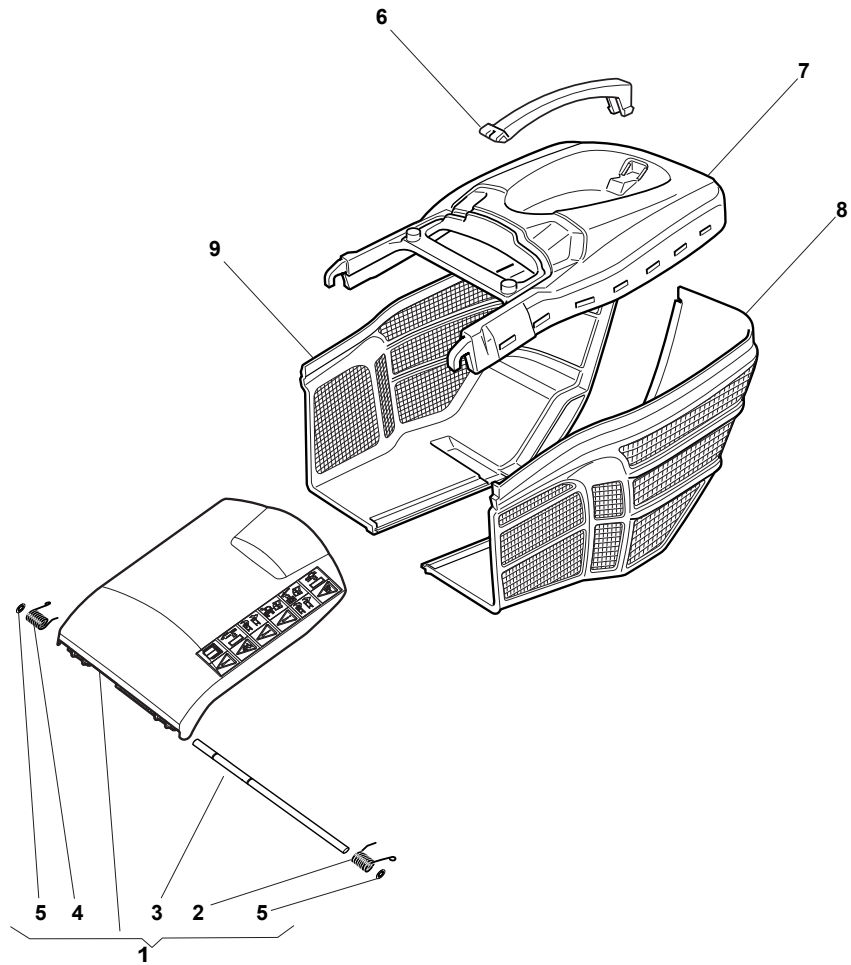

Fig.	Quantity	Part No	Description	Notes
1	1	381008129/0	Stone Guard, Yellow	Yellow
1	1	381008128/0	Stone Guard, Black	Black
2	1	122450466/0	Left Spring	
3	1	122517882/0	Pin	
4	1	122450465/0	Right Spring	
5	2	112604899/0	Crown Fastener	
6	1	122608505/0	Stiffening	
7	2	112728680/0	Screw	
8	2	322545159/0	Plate	
9	1	322393657/0	Handle	Black
9	1	322393721/0	Handle	Grey
10	1	381486009/0	Grass-Box, Upper	Black
10	1	381486031/0	Grass-Box, Upper	Grey
11	1	181002345/0	Box, Fabric	