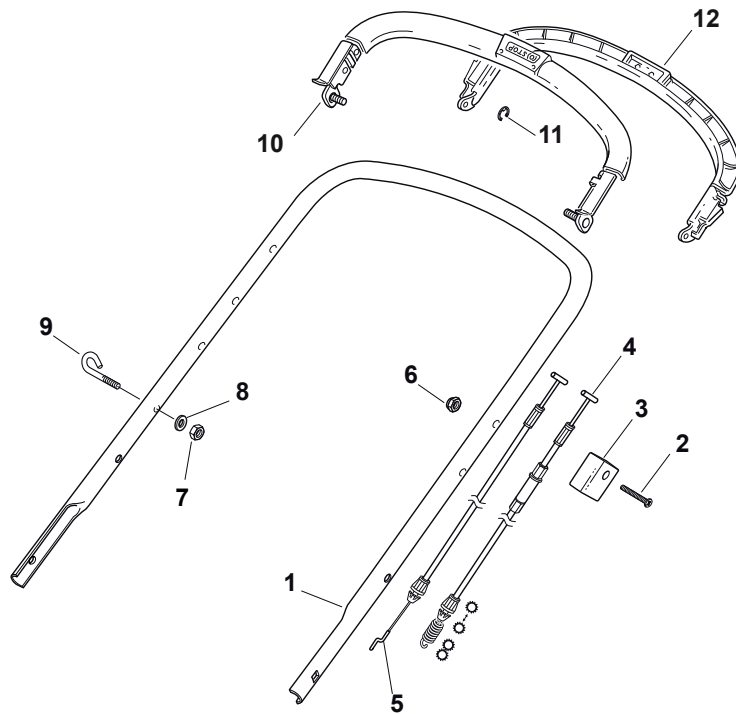

NT 484 TR/E 4S - TRQ/E 4S

WBH Petrol Steel Handle, Upper Part

Issue 9 - 2015

Fig.	Quantity	Part No	Description	Notes
4	1	381030055/0	Cable Rear Drive	
1	1	381006803/0	Handle, Upper Part	Black
1	1	381006805/0	Upper Handle Grey	Grey
2	1	112727787/0	Screw	
3	1	322551640/0	Plate	
5	1	181030056/0	Cable, Thread Engine Brake	Honda / B&S / GGP Engine
5	1	181030057/0	Cable, Thread Engine Brake	SV40 / RV 40 / V35 Engine
6	1	112154510/0	Nut	
7	1	112154510/0	Nut	
8	1	112521330/0	Washer	
9	1	122430313/0	Guide Spring	
10	1	381003330/0	Lever, Engine Brake	
11	1	381003297/1	Driving Lever	
12	1	112000930/0	Benzing Ring