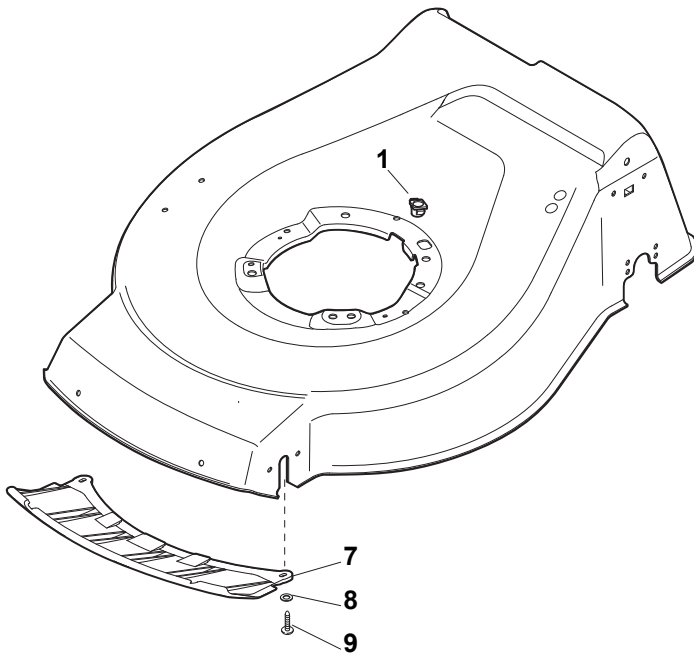

CARTER STANDARD (No Mulching)

CARTER MULCHING (No Mulching)

KIT MULCHING

Fig.	Quantity	Part No	Description	Notes
1	1	322291150/0	Rubber Insert	
2	1	122060192/0	Belt Protection	
3	1	112728530/0	Screw	
4	3	112728530/0	Screw	
5	1	322060198/1	Belt Protection	Not for BBC models
6	1	322140223/0	Deflector	
7	1	322500102/0	Front Combi	
8	2	112523000/1	Washer	
9	2	112728124/0	Screw	