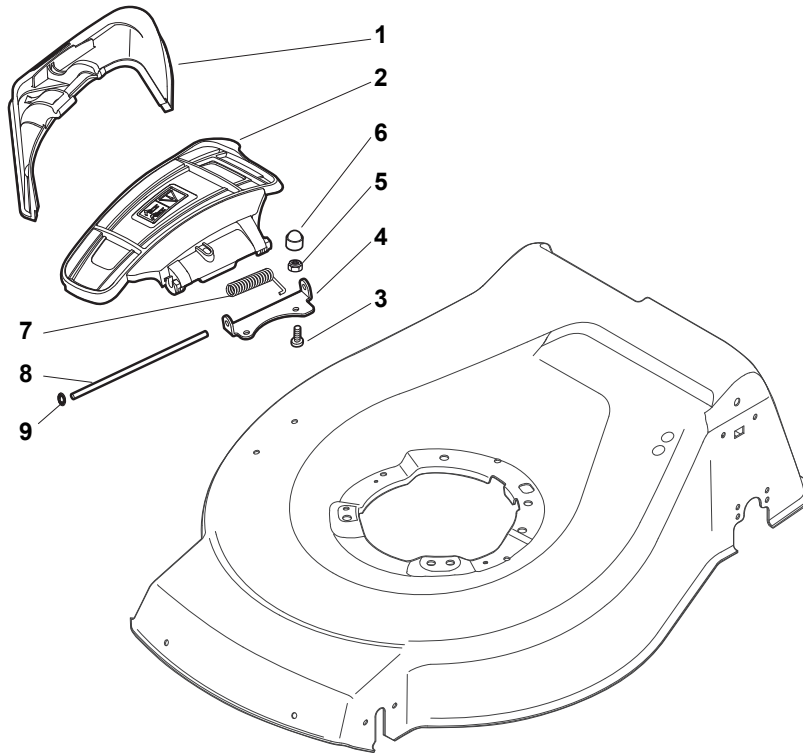

THIS INFORMATION IS NOT INTENDED FOR SALE OR RESALE, AND THIS NOTICE MUST REMAIN ON ALL COPIES.

Fig.	Quantity	Part No	Description	Notes
20	1	322394522/0	Knob	Delta Knob
1	1	381004536/0	Red Deck	
1	1	381004538/0	Red Deck	Side Discharge
1	1	381004562/0	Yellow Deck	
1	1	381004731/0	Grey Deck	Side Discharge
1	1	381004741/0	Grey Deck	
2	1	122534131/0	Pin	
3	1	322322851/0	Lever, Height Adjustment	
4	1	112154510/0	Nut	
5	1	112788512/0	Screw	
6	1	322394503/0	Knob	NT Knob
7	1	112521310/0	Washer	
8	1	112150000/0	Nut	
9	1	112728450/0	Screw	
10	1	322034002/0	Washing Connection	
11	1	322735587/0	Sector, Height Adjustment	
12	2	122171002/0	Spacer	
13	2	112789000/0	Screw	
14	1	381003351/0	Wheels Adjusting Lever	
15	2	112154330/0	Nut	
16	4	112727803/0	Screw	
17	1	381002881/1	Front Wheel Axle	
18	4	112154510/0	Nut	
21	2	322600145/0	Protection, Wheel	
24	4	112521350/0	Washer	
25	4	112155000/0	Nut	
27	2	322600207/0	Protection, Wheel	
31	1	381302827/0	Rear Wheel Axle	
33	4	112728697/0	Screw	
34	2	322545152/0	Plate	
35	4	112728697/0	Screw	
36	2	322785304/1	Support	
37	1	122570120/1	Pinion Left	
38	2	322120114/0	Wheels Crown	
39	1	122570110/1	Pinion Right	
40	6	112728706/0	Screw	
41	1	122446192/0	Spring	

NT 484 TR/E 4S - TRQ/E 4S

WBH Petrol Steel Ejection-Guard

Issue 9 - 2015

Fig.	Quantity	Part No	Description	Notes
1	1	322108295/1	Side Ejection Conveyor	
2	1	322600313/0	Ejection Guard	
3	2	112727803/0	Screw	
4	1	322806639/0	Fulcrum Pin	
5	2	112154510/0	Nut	
6	2	118203853/0	Screw	
7	1	122450456/0	Spring	
8	1	122517869/1	Pin	
9	2	112604896/0	Crown Fastener	