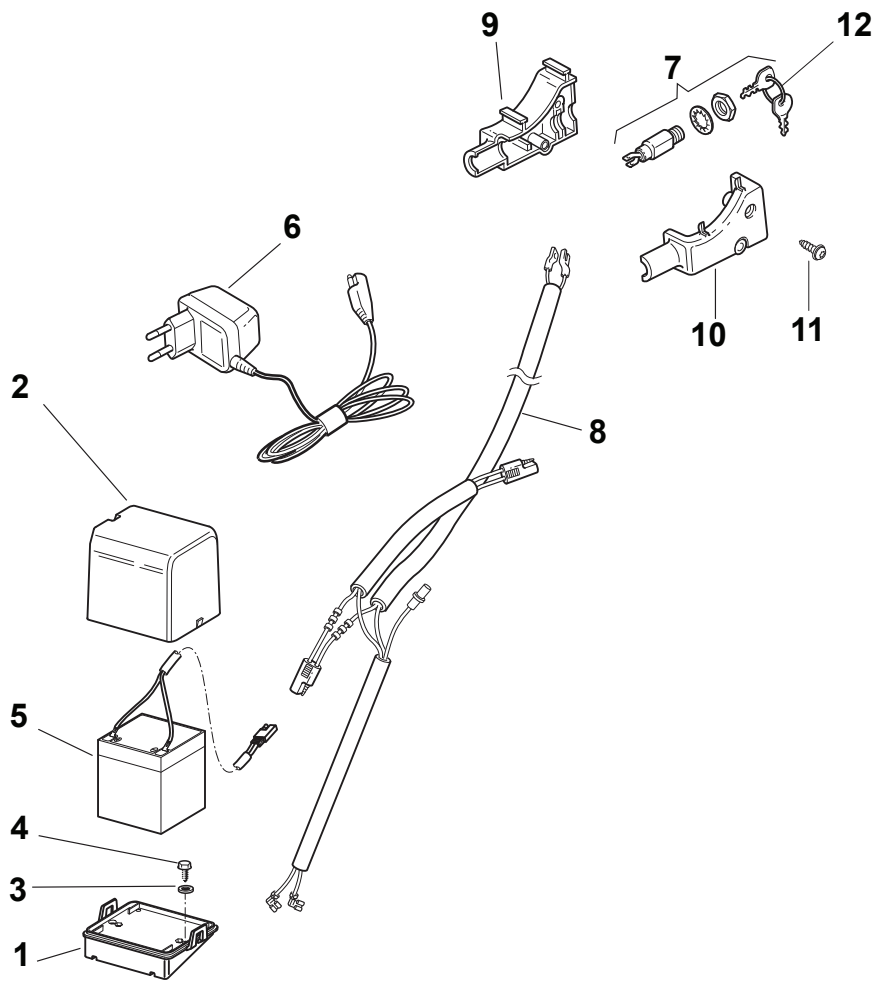

Fig.	Quantity	Part No	Description	Notes
1	1	381006840/0	Handle, Upper Part	for Delta Dashboard - Fix RPM - Throttle
1	1	381007520/0	Handle, Upper Part	for TD-CA Dashboard
2	1	122430313/0	Guide Spring	
3	1	112521330/0	Washer	
4	1	112154510/0	Nut	
5	1	118390020/0	Conduit Clip Caproeuope	
6	1	181030053/0	Cable, Thread Engine Brake	GGP Engine / B&S 450-500-550-575-625-675-750 Series
6	1	181030054/0	Cable, Thread Engine Brake	SV40 / RV 40 / V35 Engine
6	1	181030056/0	Cable, Thread Engine Brake	B&S 450-500-550-575 Series
6	1	181030070/0	Cable, Thread Engine Brake	Honda Engine
9	1	181003363/1	Lever, Engine Brake Black	
10	1	381030092/1	Cable Rear Drive	
12	1	181003364/0	Drive Control Lever	
13	1	122291050/0	Handgrip Black	

NT 484 TR/E 4S - TRQ/E 4S

WBH Petrol Steel Controls

Issue 9 - 2015

Fig.	Quantity	Part No	Description	Notes
1	1	181005503/1	Throttle Cable	for HONDA AC Engines
1	1	181005504/1	Throttle Cable	for SV40/RV40/V35 Engines
1	1	181005525/0	Throttle Cable	for B&S 500-550-575 Series
1	1	181005537/0	Throttle Cable	for GGP RS/RSC/RSCT Engines
1	1	181005501/1	Throttle Cable	for GGP and HONDA Engines
2	1	112735103/0	Screw	
3	1	112523040/0	Washer	

Fig.	Quantity	Part No	Description	Notes
1	2	112608600/0	Seeger	
2	2	119216035/0	Bearing	
3	2	122753000/0	Pin	
4	1	181003096/3	Gear Box	
5	1	122033285/0	Adjustment Rod	
6	1	122601932/0	Pulley	
7	1	112645700/0	Elastic Pin	
8	1	135064005/0	Belt	
9	1	322675113/0	Washer	
10	1	112154510/0	Nut	
11	1	112791011/0	Screw	
12	1	322806625/1	Support	
13	1	112292102/0	Nut	
14	1	112689500/0	Screw	
15	1	112523050/0	Washer	
16	1	122601915/0	Pulley	
17	1	322806623/0	Pulley Support	
18	1	122671656/0	Washer	
19	1	112154510/0	Nut	
20	1	112674700/0	Screw	
21	1	112523050/0	Washer	
22	1	122601914/0	Pulley	
23	1	112154510/0	Nut	
24	1	381007109/0	Speed Control Ass.Y	
25	1	322399809/0	Knob	
26	1	112728300/0	Screw	
27	2	112728702/0	Screw	