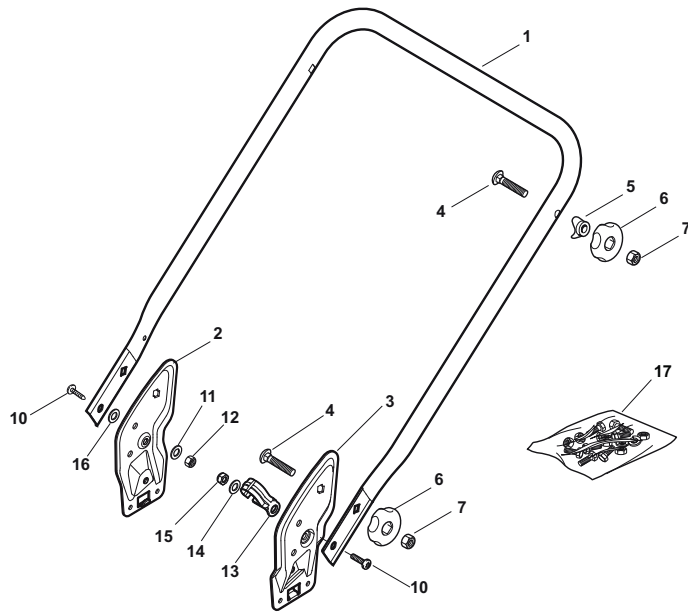

NT 484 TR/E 4S - TRQ/E 4S

WBH Petrol Steel Ejection-Guard

Issue 9 - 2015

Fig.	Quantity	Part No	Description	Notes
1	1	322108295/1	Side Ejection Conveyor	
2	1	322600313/0	Ejection Guard	
3	2	112727803/0	Screw	
4	1	322806639/0	Fulcrum Pin	
5	2	112154510/0	Nut	
6	2	118203853/0	Screw	
7	1	122450456/0	Spring	
8	1	122517869/1	Pin	
9	2	112604896/0	Crown Fastener	

Fig.	Quantity	Part No	Description	Notes
1	1	322500102/0	Front Combi	
2	2	112523000/1	Washer	
3	2	112728124/0	Screw	
5	1	322226143/0	Mask, Red	
5	1	322226144/0	Mask, Yellow	with Stiga Logo
5	1	322226151/0	Mask, Black	with Stiga Logo
5	1	322226153/0	Mask, Black	
5	1	322226155/0	Mask, Yellow	
6	2	112727799/0	Screw	
7	1	322393638/0	Handlegrip Black	
7	1	322393639/0	Handle, Grey	
7	1	322393640/0	Handle, Yellow	
8	2	112154510/0	Nut	
9	2	112728697/0	Screw	
10	1	322820082/0	Cap	
11	1	322820083/0	Cap	
12	1	322226167/0	Front Plate	
13	1	322226165/0	Mask, Black	
14	2	112728300/0	Screw	
15	1	322226157/0	Mask, Black	
16	1	322393642/0	Bumper Handle	
17	2	112727799/0	Screw	
18	2	112154510/0	Nut	

Fig.	Quantity	Part No	Description	Notes
1	1	381006719/0	Handle Lower Part	Black
1	1	381006720/0	Handle Lower Part	Grey
1	1	381007539/0	Handle, Lower Part Yellow	Yellow
2	1	381005149/0	Right Bracket	Black
2	1	381005185/0	Right Bracket	Stiga Grey
3	1	381005151/0	Left Bracket	Black
3	1	381005187/0	Left Bracket	Stiga Grey
4	4	381003253/0	Handle	
5	4	322680016/0	Washer	
6	4	122131750/0	Nut	
7	4	322399835/0	Knob	
10	2	112760605/0	Screw	
11	2	125038002/1	Bushing	
12	2	112155000/0	Nut	
13	1	322192156/0	Clip	
14	2	381103350/0	Handle	