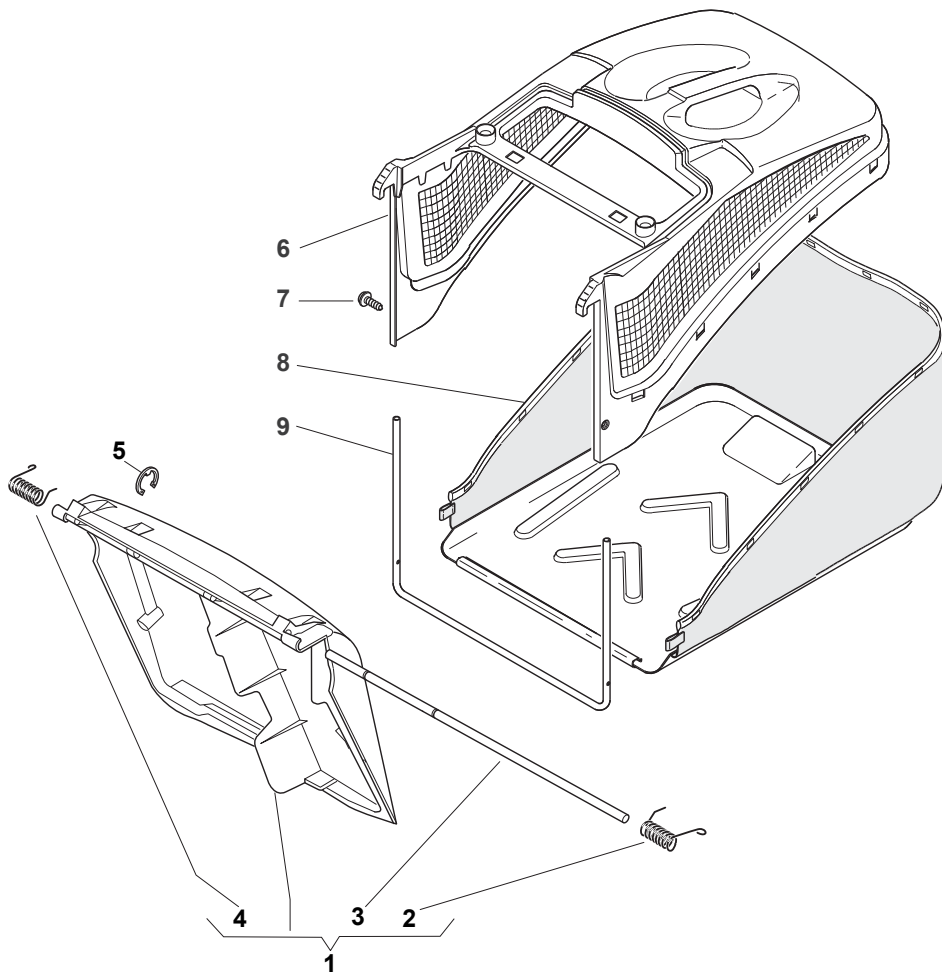

NT 484 TR/E 4S - TRQ/E 4S

WBH Petrol Steel Grass-Catcher

Issue 9 - 2015

Fig.	Quantity	Part No	Description	Notes
1	1	381008021/2	Stone Guard	Black
2	1	122450420/1	Left Protection Spring	
3	1	122517906/1	Fulcrum Pin	
4	1	122450410/1	Right Spring	
5	1	112000930/0	Benzing Ring	
6	1	122486093/0	Box, Upper Side	
7	2	112728445/0	Screw	
8	1	181002195/0	Box, Fabric	
9	1	122608523/0	Stiffening